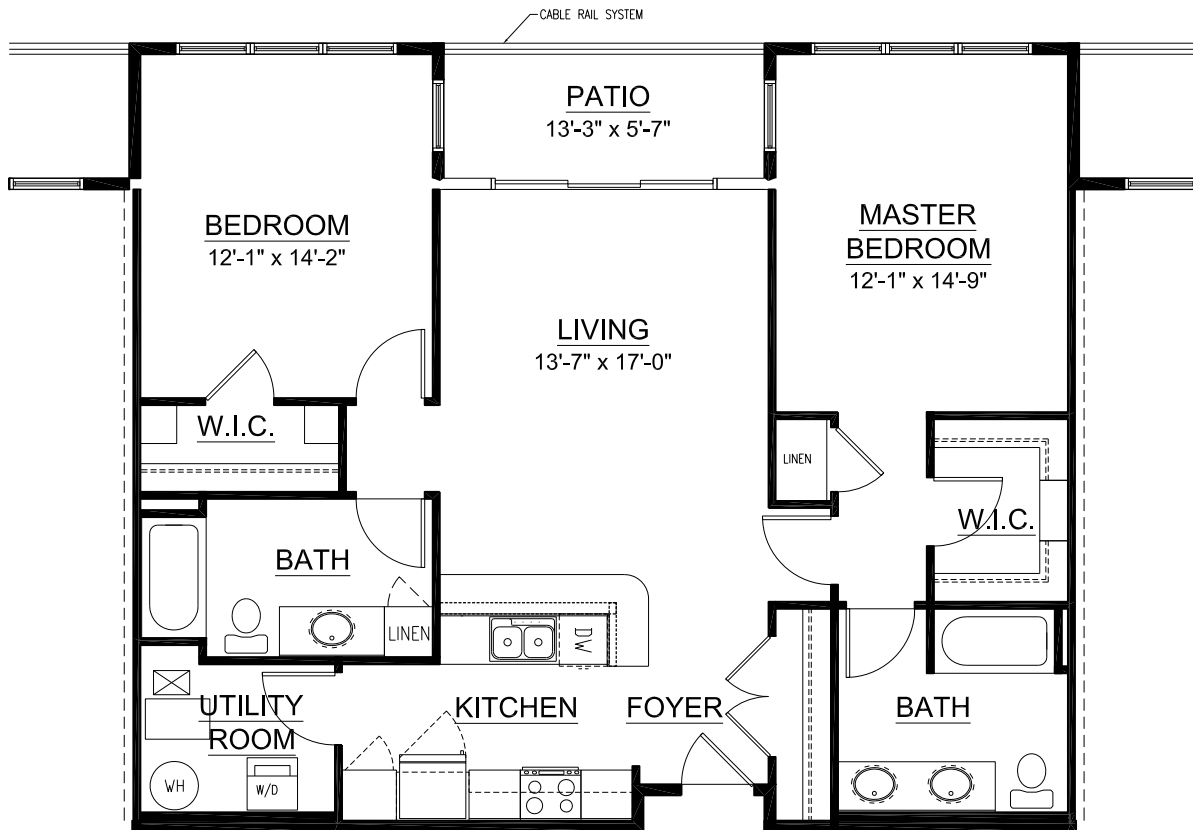

# JACKSON SQUARE APARTMENTS

Specifications, equipment, dimensions, and prices are subject to change without notice. Dimensions and square footages shown are approximate.

## UNIT TYPE F

UNITS 311, 411, 511  
APPROX. 1,200 SQ. FT.

## UNIT TYPE F LOCATIONS - THIRD, FOURTH & FIFTH FLOORS

For information, availability, pricing, and to schedule a showing, see us at [www.jacksonsquarethirdward.com](http://www.jacksonsquarethirdward.com)