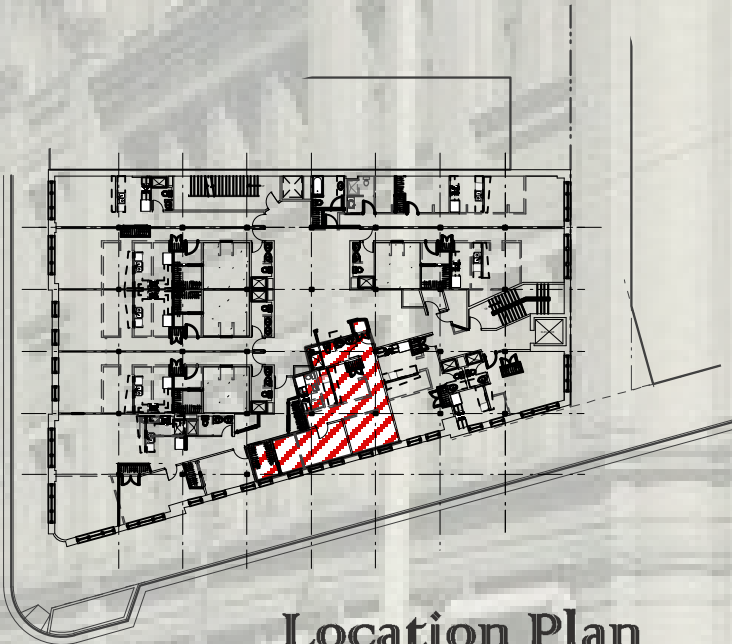

Unit 303

806 square feet

CHICAGO STREET LOFTS

222 EAST CHICAGO STREET

Location Plan

Specifications, equipment, dimensions, and prices are subject to change without notice. Dimensions and square footages shown are approximate.