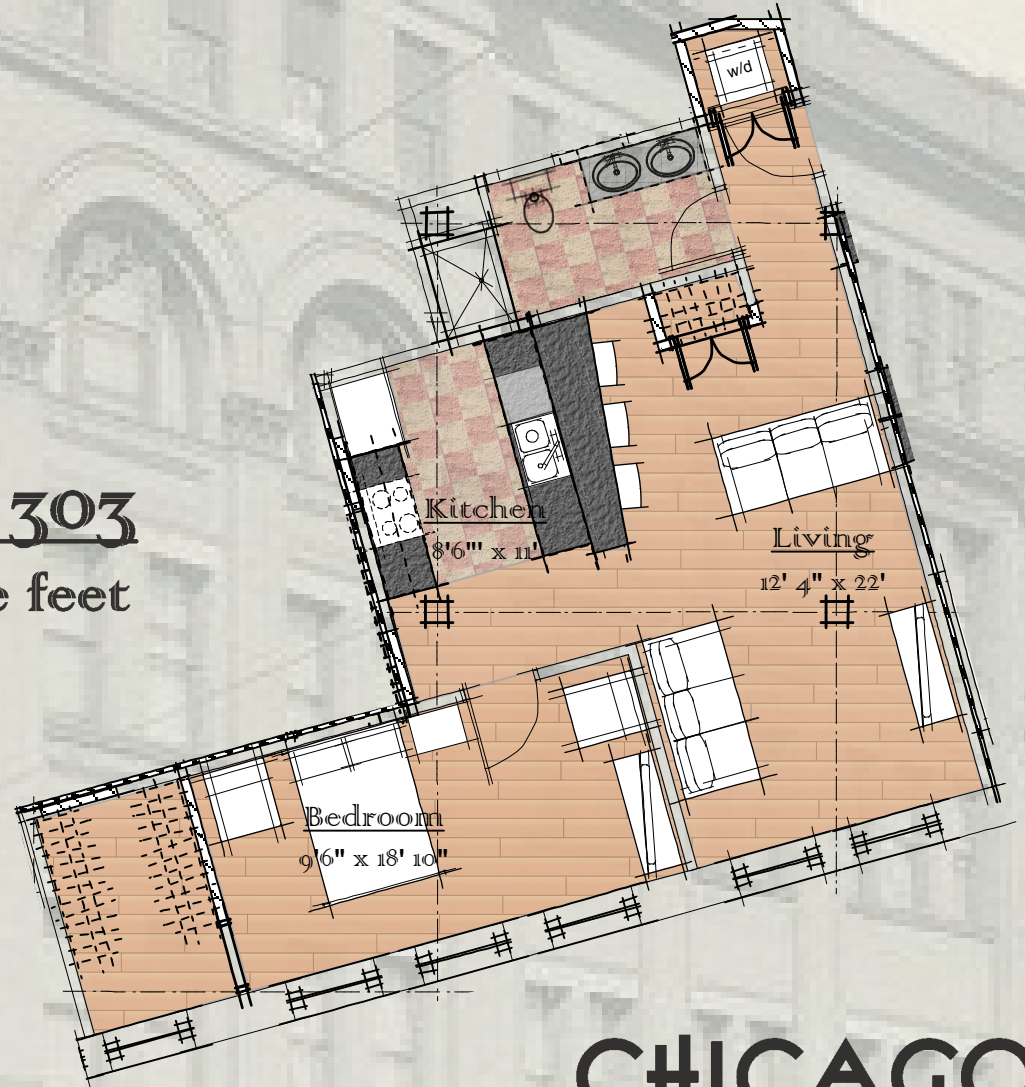

Unit 303

806 square feet

CHICAGO STREET LOFTS

222 EAST CHICAGO STREET

Location Plan

Specifications, equipment, dimensions, and prices are subject to change without notice. Dimensions and square footages shown are approximate.